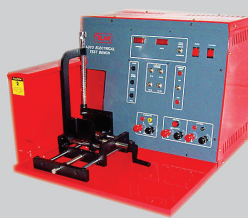

### Auto Electrical Test Benches

3 different models for testing Alternators upto 120 Amps & Starter Motors upto 150 Amps.

Higher capacity models can be supplied as per customer requirement.

**ELAK PRIVATE LIMITED**