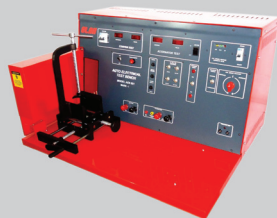

### Auto Electrical Test Benches

3 different models for testing Alternators upto 120 Amps & Starter Motors upto 150 Amps.

Higher capacity models can be supplied as per customer requirement.

**ELAK PRIVATE LIMITED**